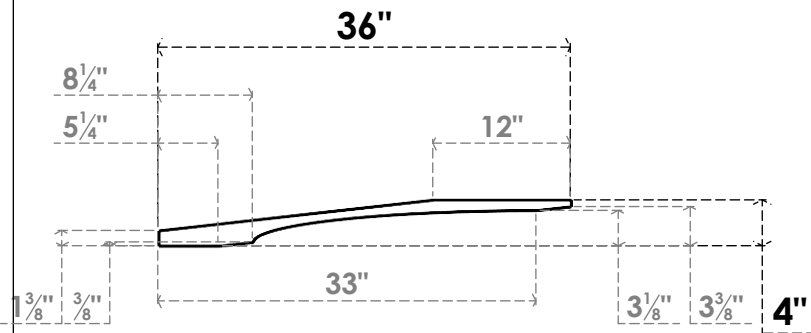

ITEM NUMBER: BRCPC040X36000X04000LEC

4"W X 36"D X 4"H LEGACY ARCHITECTURAL GRADE PVC CLOSED KNEE BRACE

SIDE PROFILE

FRONT PROFILE

ISOMETRIC

EKENA MILLWORK
2300 WEST MAIN ST.
CLARKSVILLE, TX 75426
TOLL FREE: 866-607-0453
WWW.EKENAMILLWORK.COM