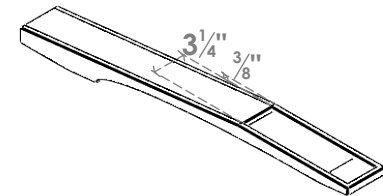

ITEM NUMBER: BRCPC040X36000X04000LEC

4"W X 36"D X 4"H LEGACY ARCHITECTURAL GRADE PVC CLOSED KNEE BRACE

SIDE PROFILE

FRONT PROFILE

ISOMETRIC

EKENA MILLWORK
2300 WEST MAIN ST.
CLARKSVILLE, TX 75426
TOLL FREE: 866-607-0453
WWW.EKENAMILLWORK.COM