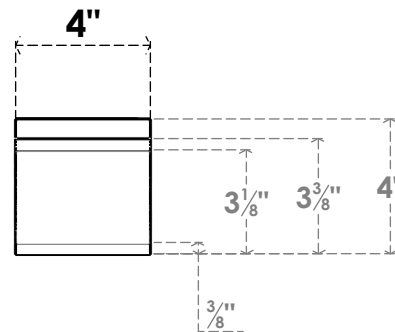

ITEM NUMBER: BRCPC040X36000X04000LEC

4"W X 36"D X 4"H LEGACY ARCHITECTURAL GRADE PVC CLOSED KNEE BRACE

SIDE PROFILE

FRONT PROFILE

ISOMETRIC

EKENA MILLWORK
2300 WEST MAIN ST.
CLARKSVILLE, TX 75426
TOLL FREE: 866-607-0453
WWW.EKENAMILLWORK.COM